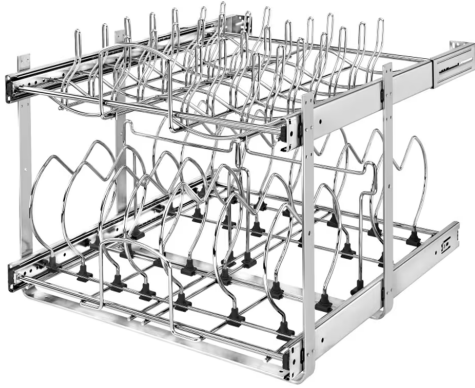

1-Tier Pullout U-Shaped  
Undersink Wire Basket

2-Shelf Cookware  
Organizer

2-Tier Classic Sink Base  
Door Storage  
Organizer

2-Tier Maxx Drawer  
System

2-Tier Vanity Door-Mount Storage Rack

3-Tier Wood Spice Drawer Insert

8 Compartments/ 1 knife Block Two Tiered Cutlery Drawer

13- Compart Two Tiered Cutlery Drawer

Double 50 QT  
Door-Mount Waste  
Container Pullout

Fold-Out Ironing Board

Food Storage Container

Mixer Lift Kit

High 8 Tray Swing Out  
Pantry

Knife Block Insert  
For Drawer

Pullout Organizer

Pullout Organizer

USB Charging Drawer

Vanity Outlet Drawer

Pullout Wood Base  
Cabinet Organizer

Small File System Insert  
For Drawers

White Sink Front  
Tip-Out Tray

Wood Casserole  
Dish Organizer