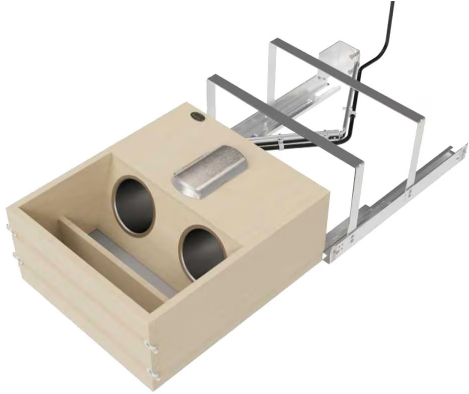

8 Compartments/ 1 knife Block Two Tiered Cutlery Drawer

13- Compart Two Tiered Cutlery Drawer

Double 50 QT  
Door-Mount Waste  
Container Pullout

Fold-Out Ironing Board

Food Storage Container

Mixer Lift Kit

High 8 Tray Swing Out  
Pantry

Knife Block Insert  
For Drawer

Pullout Organizer

Pullout Organizer

USB Charging Drawer

Vanity Outlet Drawer

Pullout Wood Base  
Cabinet Organizer

Small File System Insert  
For Drawers

White Sink Front  
Tip-Out Tray

Wood Casserole  
Dish Organizer